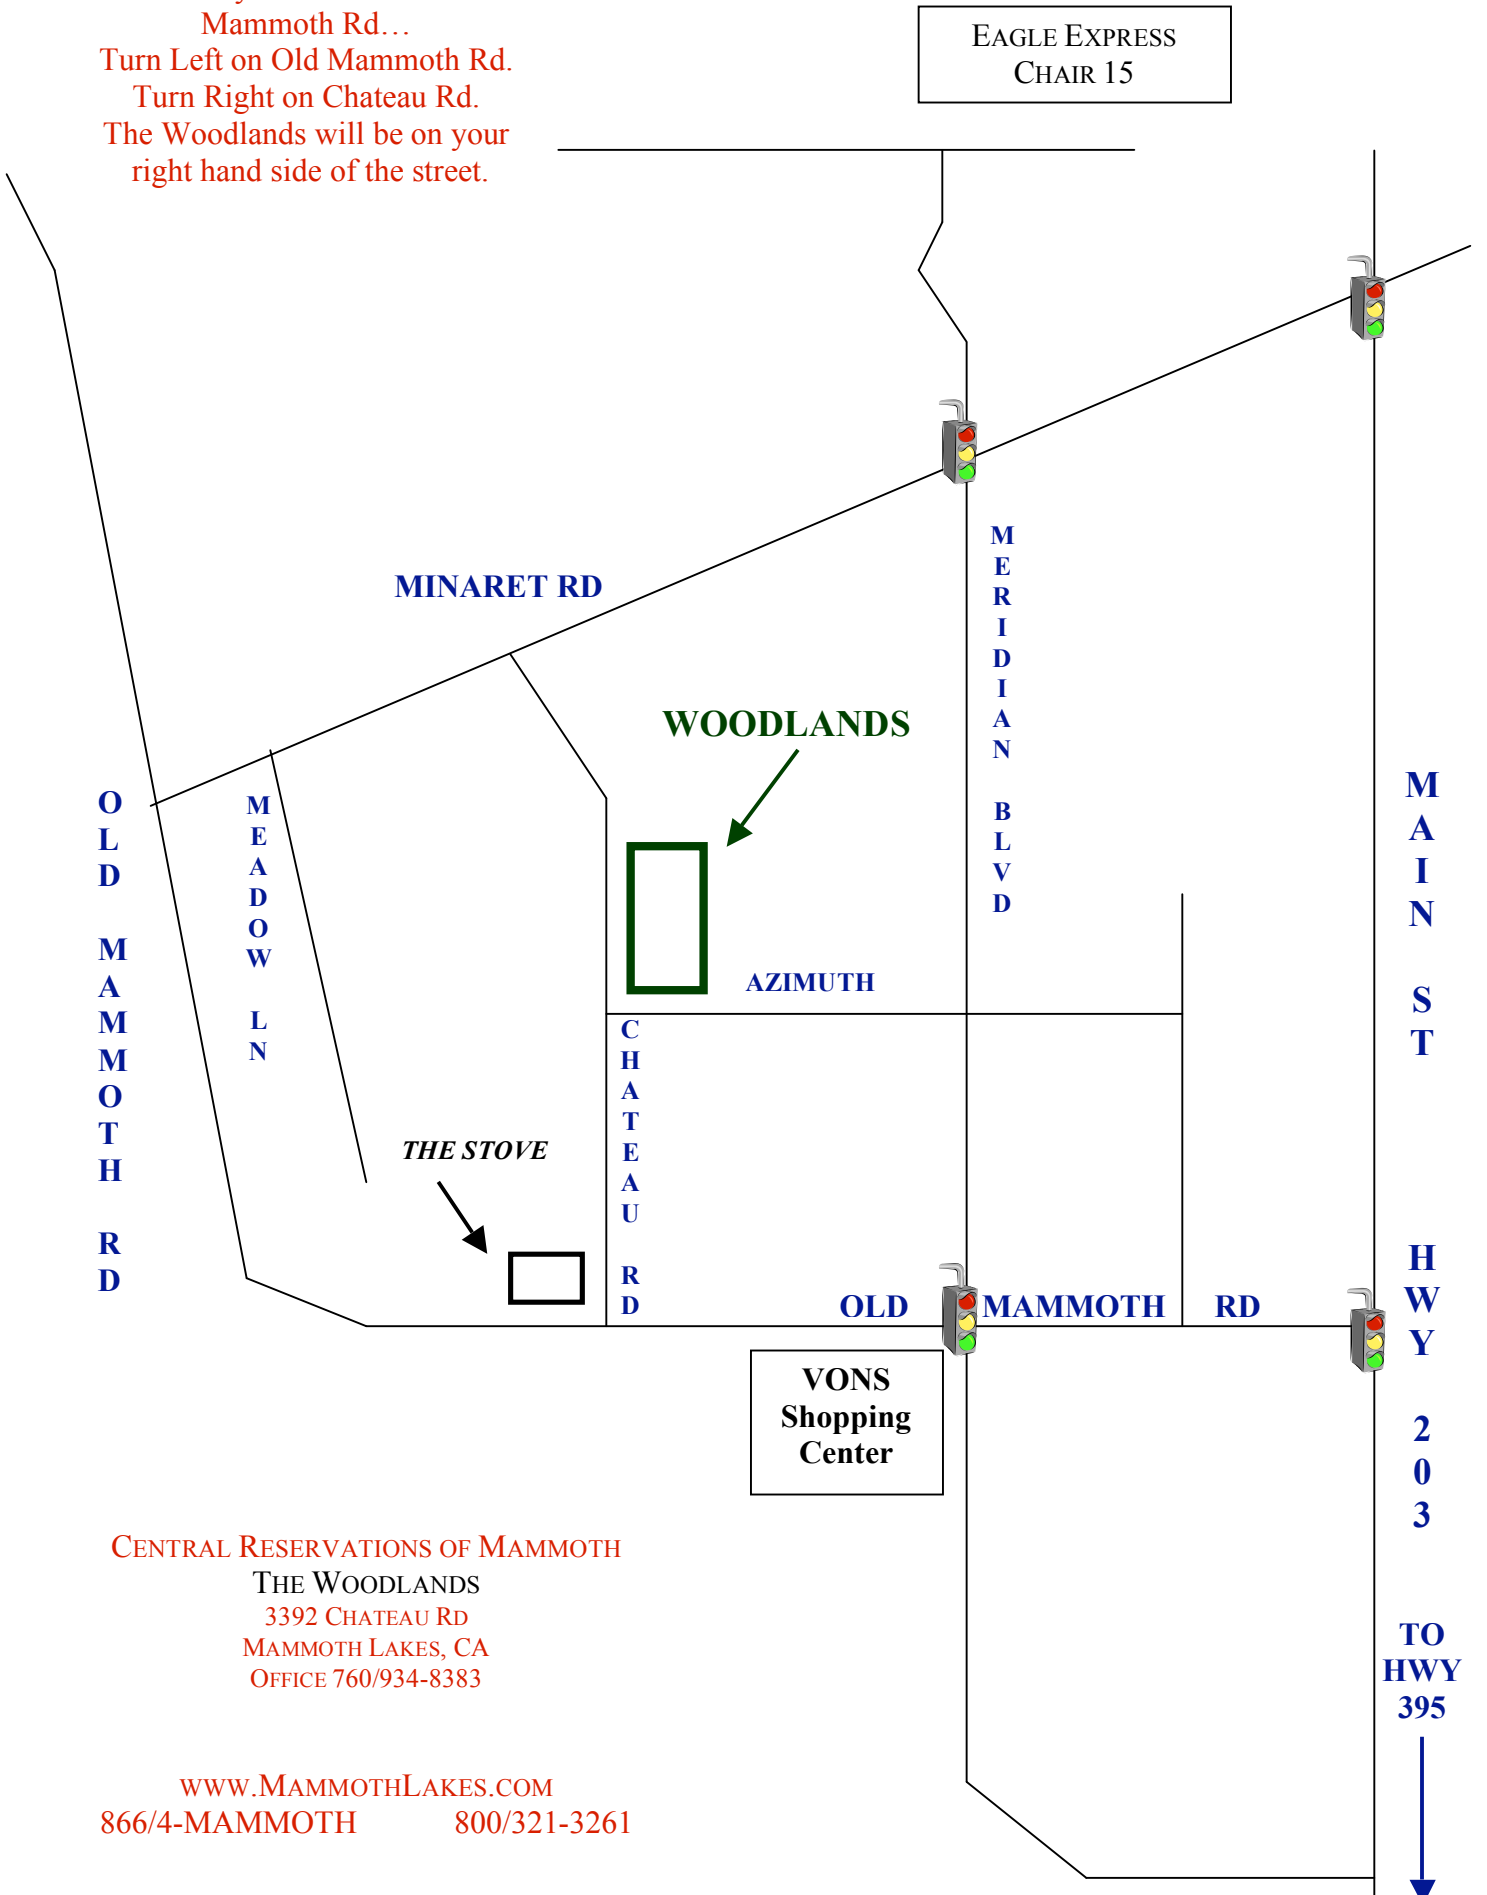

Follow Hwy. 203/Main St. to Old Mammoth Rd...
Turn Left on Old Mammoth Rd.
Turn Right on Chateau Rd.
The Woodlands will be on your right hand side of the street.

CENTRAL RESERVATIONS OF MAMMOTH
THE WOODLANDS
3392 CHATEAU RD
MAMMOTH LAKES, CA
OFFICE 760/934-8383